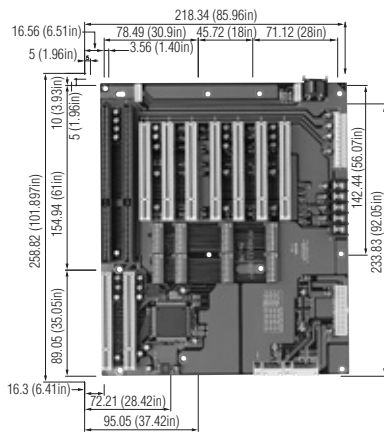

Bridged PCI Backplanes

ATX6022/8GP7

PICMG 1

PCI 7

ISA 0

ATX903D1/13GP7

(for 4U series, 64-bit)

PICMG 1